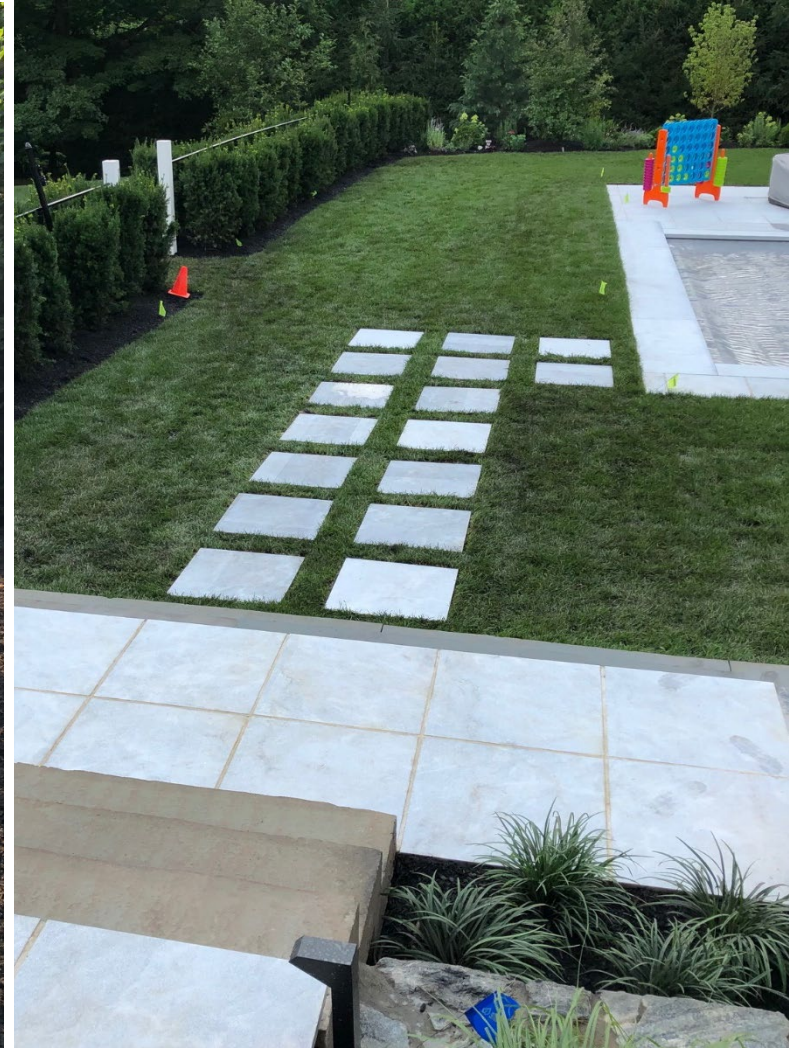

suburban residential